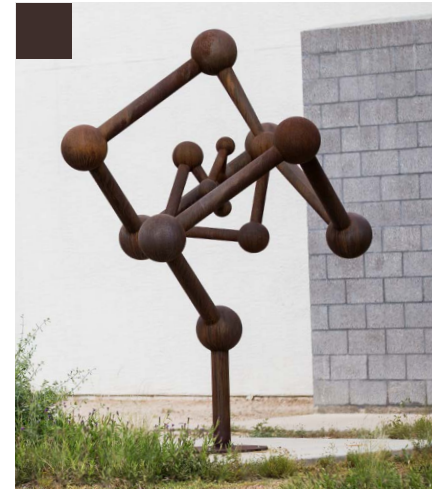

SCULPTURE-ON-CAMPUS

Pima Community College's Sculpture-On-Campus (SOC) is a unique public exhibition program.

Located throughout the grounds of the East Campus, SOC provides a venue for the presentation of contemporary sculptural works of art. Selected artists are given the opportunity to exhibit their works in an educational setting as part of a program that transforms the East Campus into an exciting extension of the artist's studio.

Each sculpture provides a meaningful point of departure for aesthetic and cultural enrichment. Each work is chosen to inspire the academic and creative discourse inherent to campus life.

Sculpture-On-Campus has been raising the profile and recognition of three-dimensional art in Southern Arizona since 2004. It was created to provide local residents and regional art audiences an outstanding and engaging resource for fine arts. It is made possible by a partnership between Arizona three-dimensional artists and Pima Community College.

Pima Community College thanks the contributing artists.

Kevin Caron, **Cosmography**