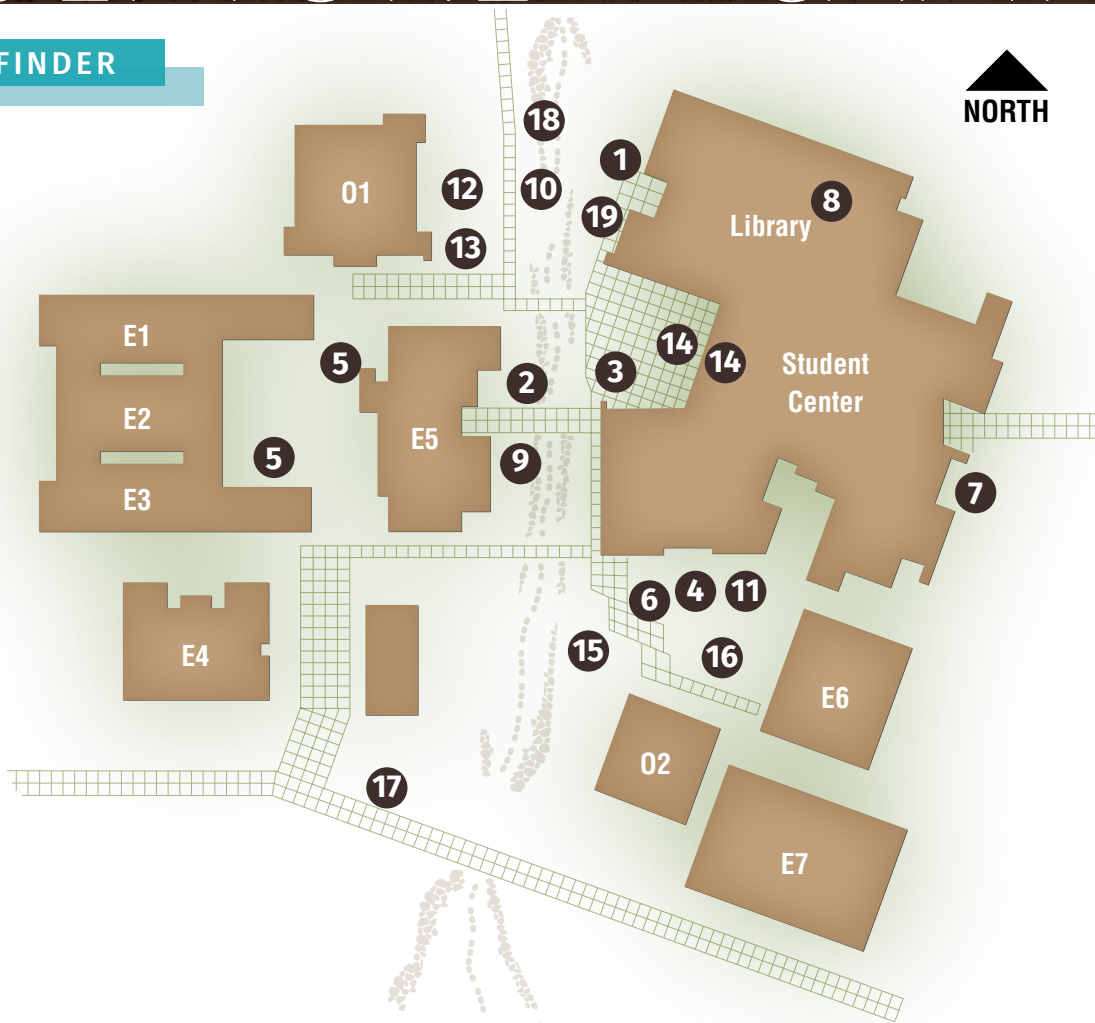

SCULPTURE-ON-CAMPUS

WAYFINDER