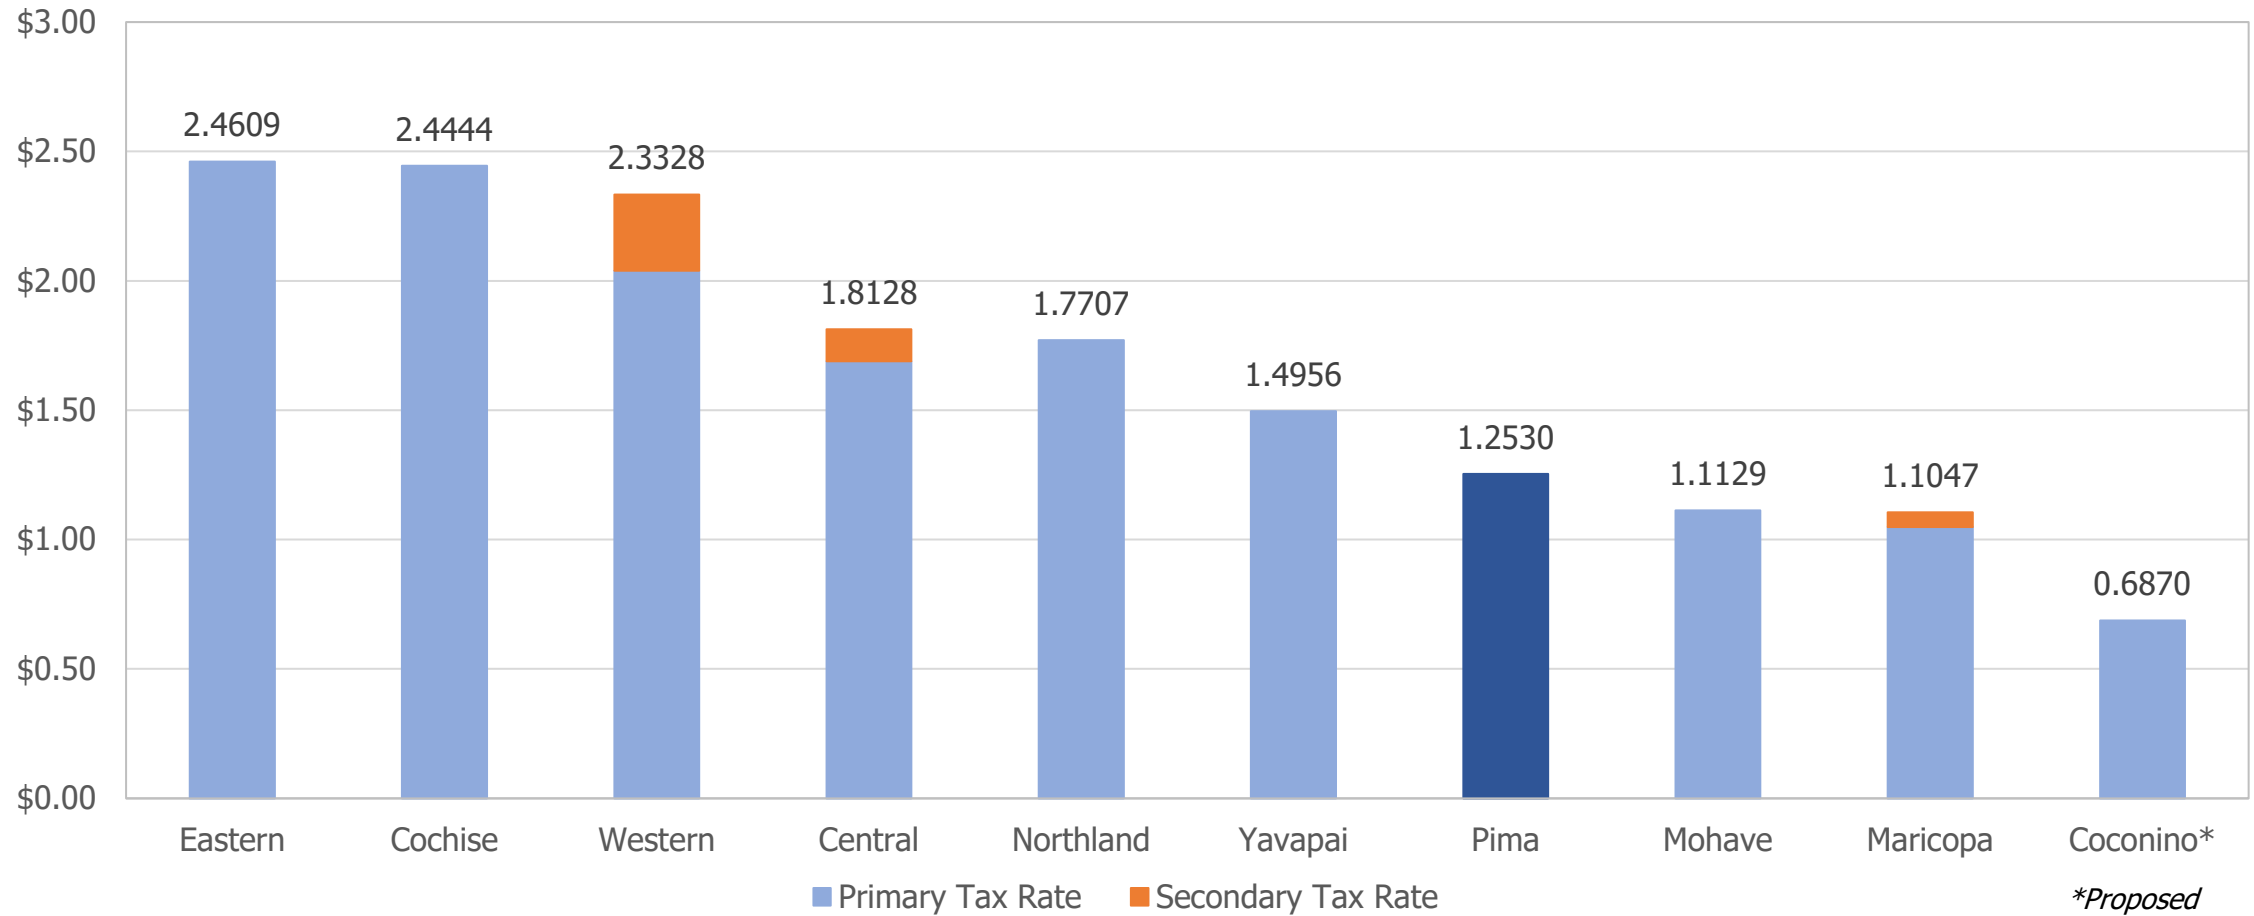

Arizona Community College Property Tax Rates, Fiscal Year 2025

(Rates per \$100 net assessed valuation)

Arizona Community College Tuition and Fees, Fiscal Year 2025