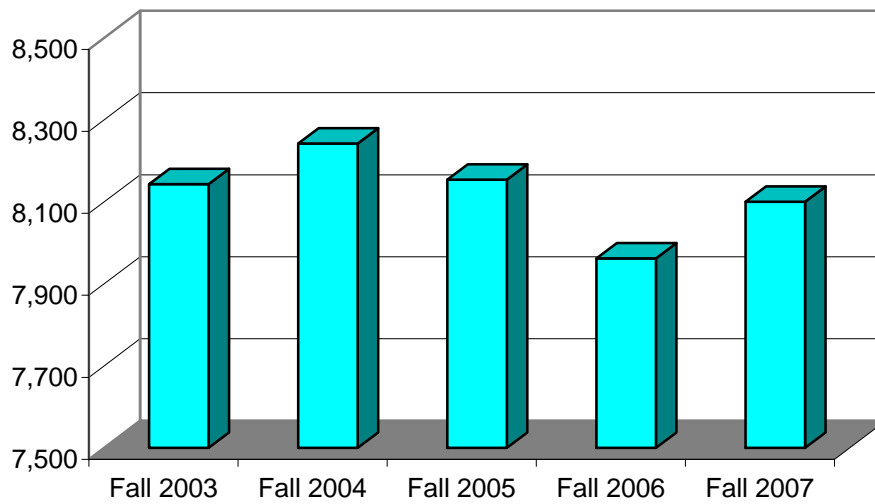

**Pima Community College  
Full-time Student Equivalent (FTSE)**

**Annualized FTSE<sup>a</sup> in Fall Semesters  
45<sup>th</sup>-Day**

<sup>a</sup> FTSE – Full-time Student Equivalent  
Source: Bannist1\_Total\_Stu\_by\_Term\_Period, 45<sup>th</sup> day